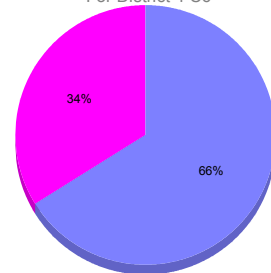

Membership Results 2011-2012

Goal, New, Dropped, Gain/Loss

Comparison of Club Gain/Loss

Current Year Compared to the Previous Year

Comparison of Membership Gain/Loss

Current Year Compared to the Previous Year

YTD Status Quo Clubs 2010-2011

Status Quo Clubs Compared to Status Quo Members

Gender Comparison 2010-2011

For District 4 C6

Oct/Nov/Dec

■ Male ■ Female